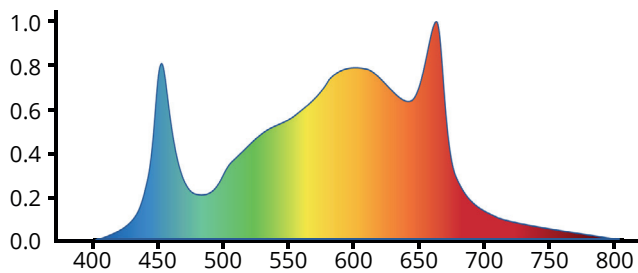

Technical Specifications

Papillon LED Morpho 660W			
Output	1700 $\mu\text{mol/s}$	IP Rating	IP65
Beam Angle	120°C	Product Dimensions	43.5" x 43.9" x 2.56" (1105 x 1115 x 65 mm)
Power	660W	Product Weight	22 lbs (10 kg)
Voltage Range	208-400V	Certifications	CE, CSA, DLC, IP65 class 1
Efficacy	2,6 $\mu\text{mol/J}$	Country of origin	The Netherlands
Dimming	25%-50%-75%-100%	Warranty	5 Years

Full Spectrum