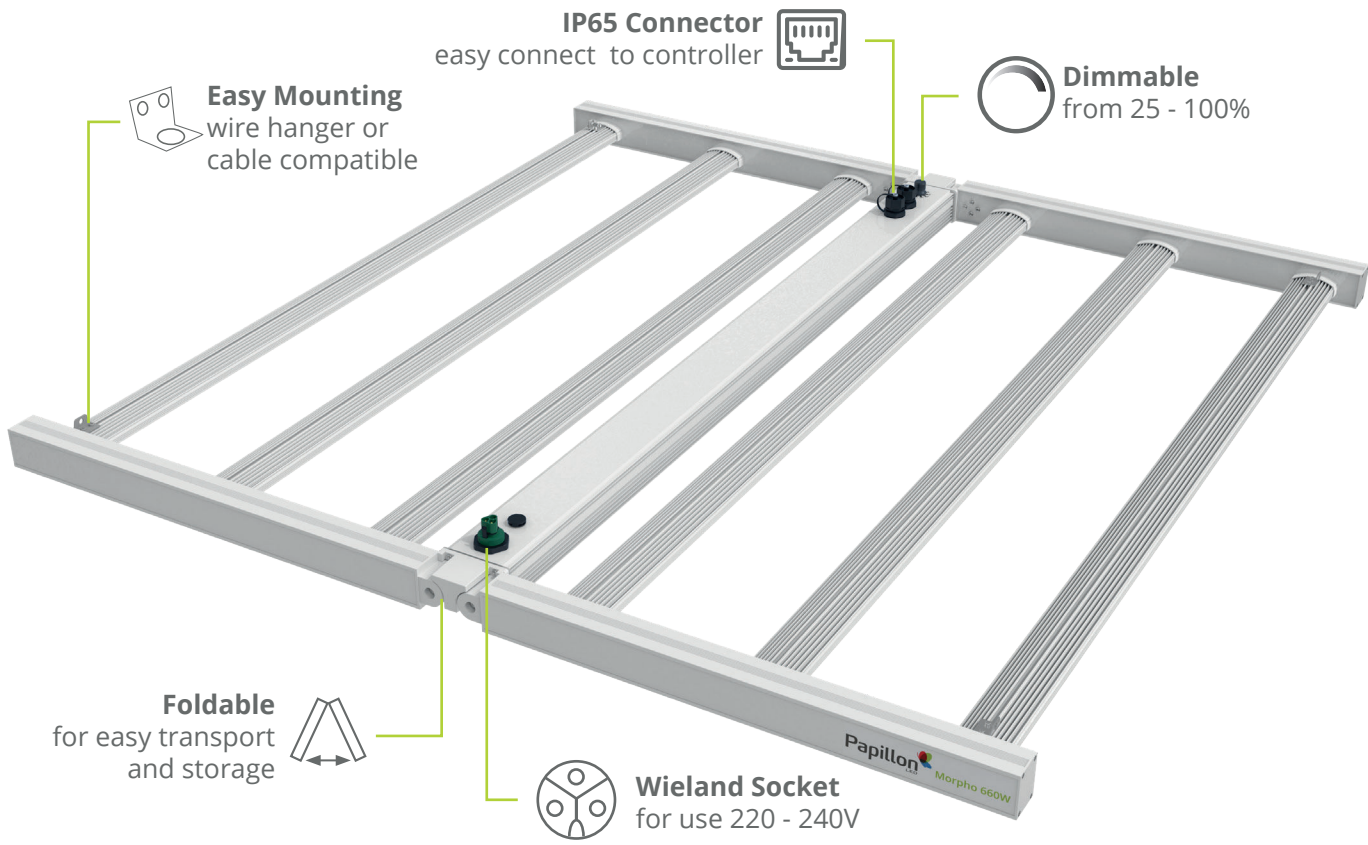

Morpho's greatest assets

Core Values

ENTREPRENEURIAL
We don't just do business, we understand business.

AVAILABLE
Anywhere. Anytime. Always on.

QUALITATIVE
The best of both: quality wise and price wise.

DUTCH
We don't beat around the bush. We just make bushes grow.