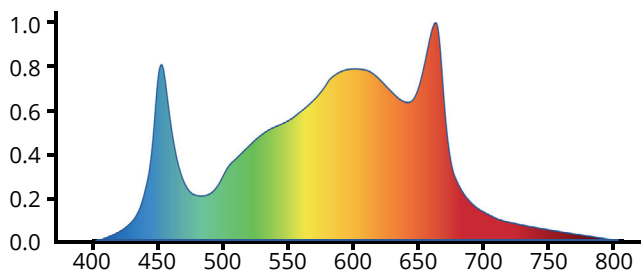

Technical Specifications

Papillon LED Morpho 660W			
µMol/J Output	1700	IP Rating	IP65
Beam Angle	120°C	Product Dimensions	1105 x 1115 x 65 mm 43.5" x 43.9" x 2.56"
Power	660W	Product Weight	10 kg (22 lbs)
Voltage Range	208-400V	Certifications	CE, CSA, DLC, IP65 class 1
Efficiency	2,6	Country of origin	The Netherlands
Dimming	25%-50%-75%-100%	Warranty	5 Years

Full Spectrum