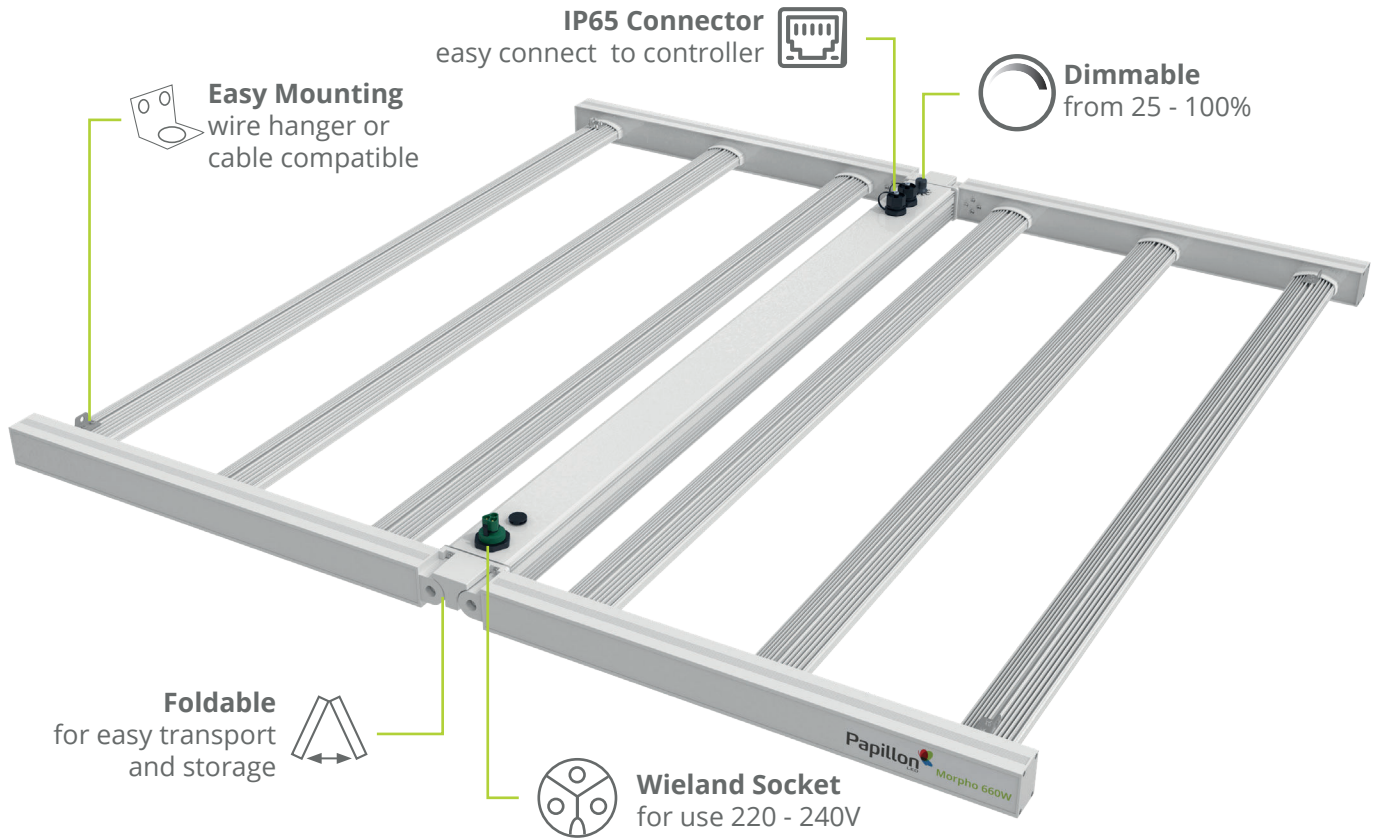

Morpho's greatest assets

Core Values

ENTREPRENEURIAL
We don't just do business,
we understand business.

AVAILABLE
Anywhere. Anytime.
Always on.

QUALITATIVE
The best of both:
quality wise and price wise.

DUTCH
We don't beat around the bush.
We just make bushes grow.